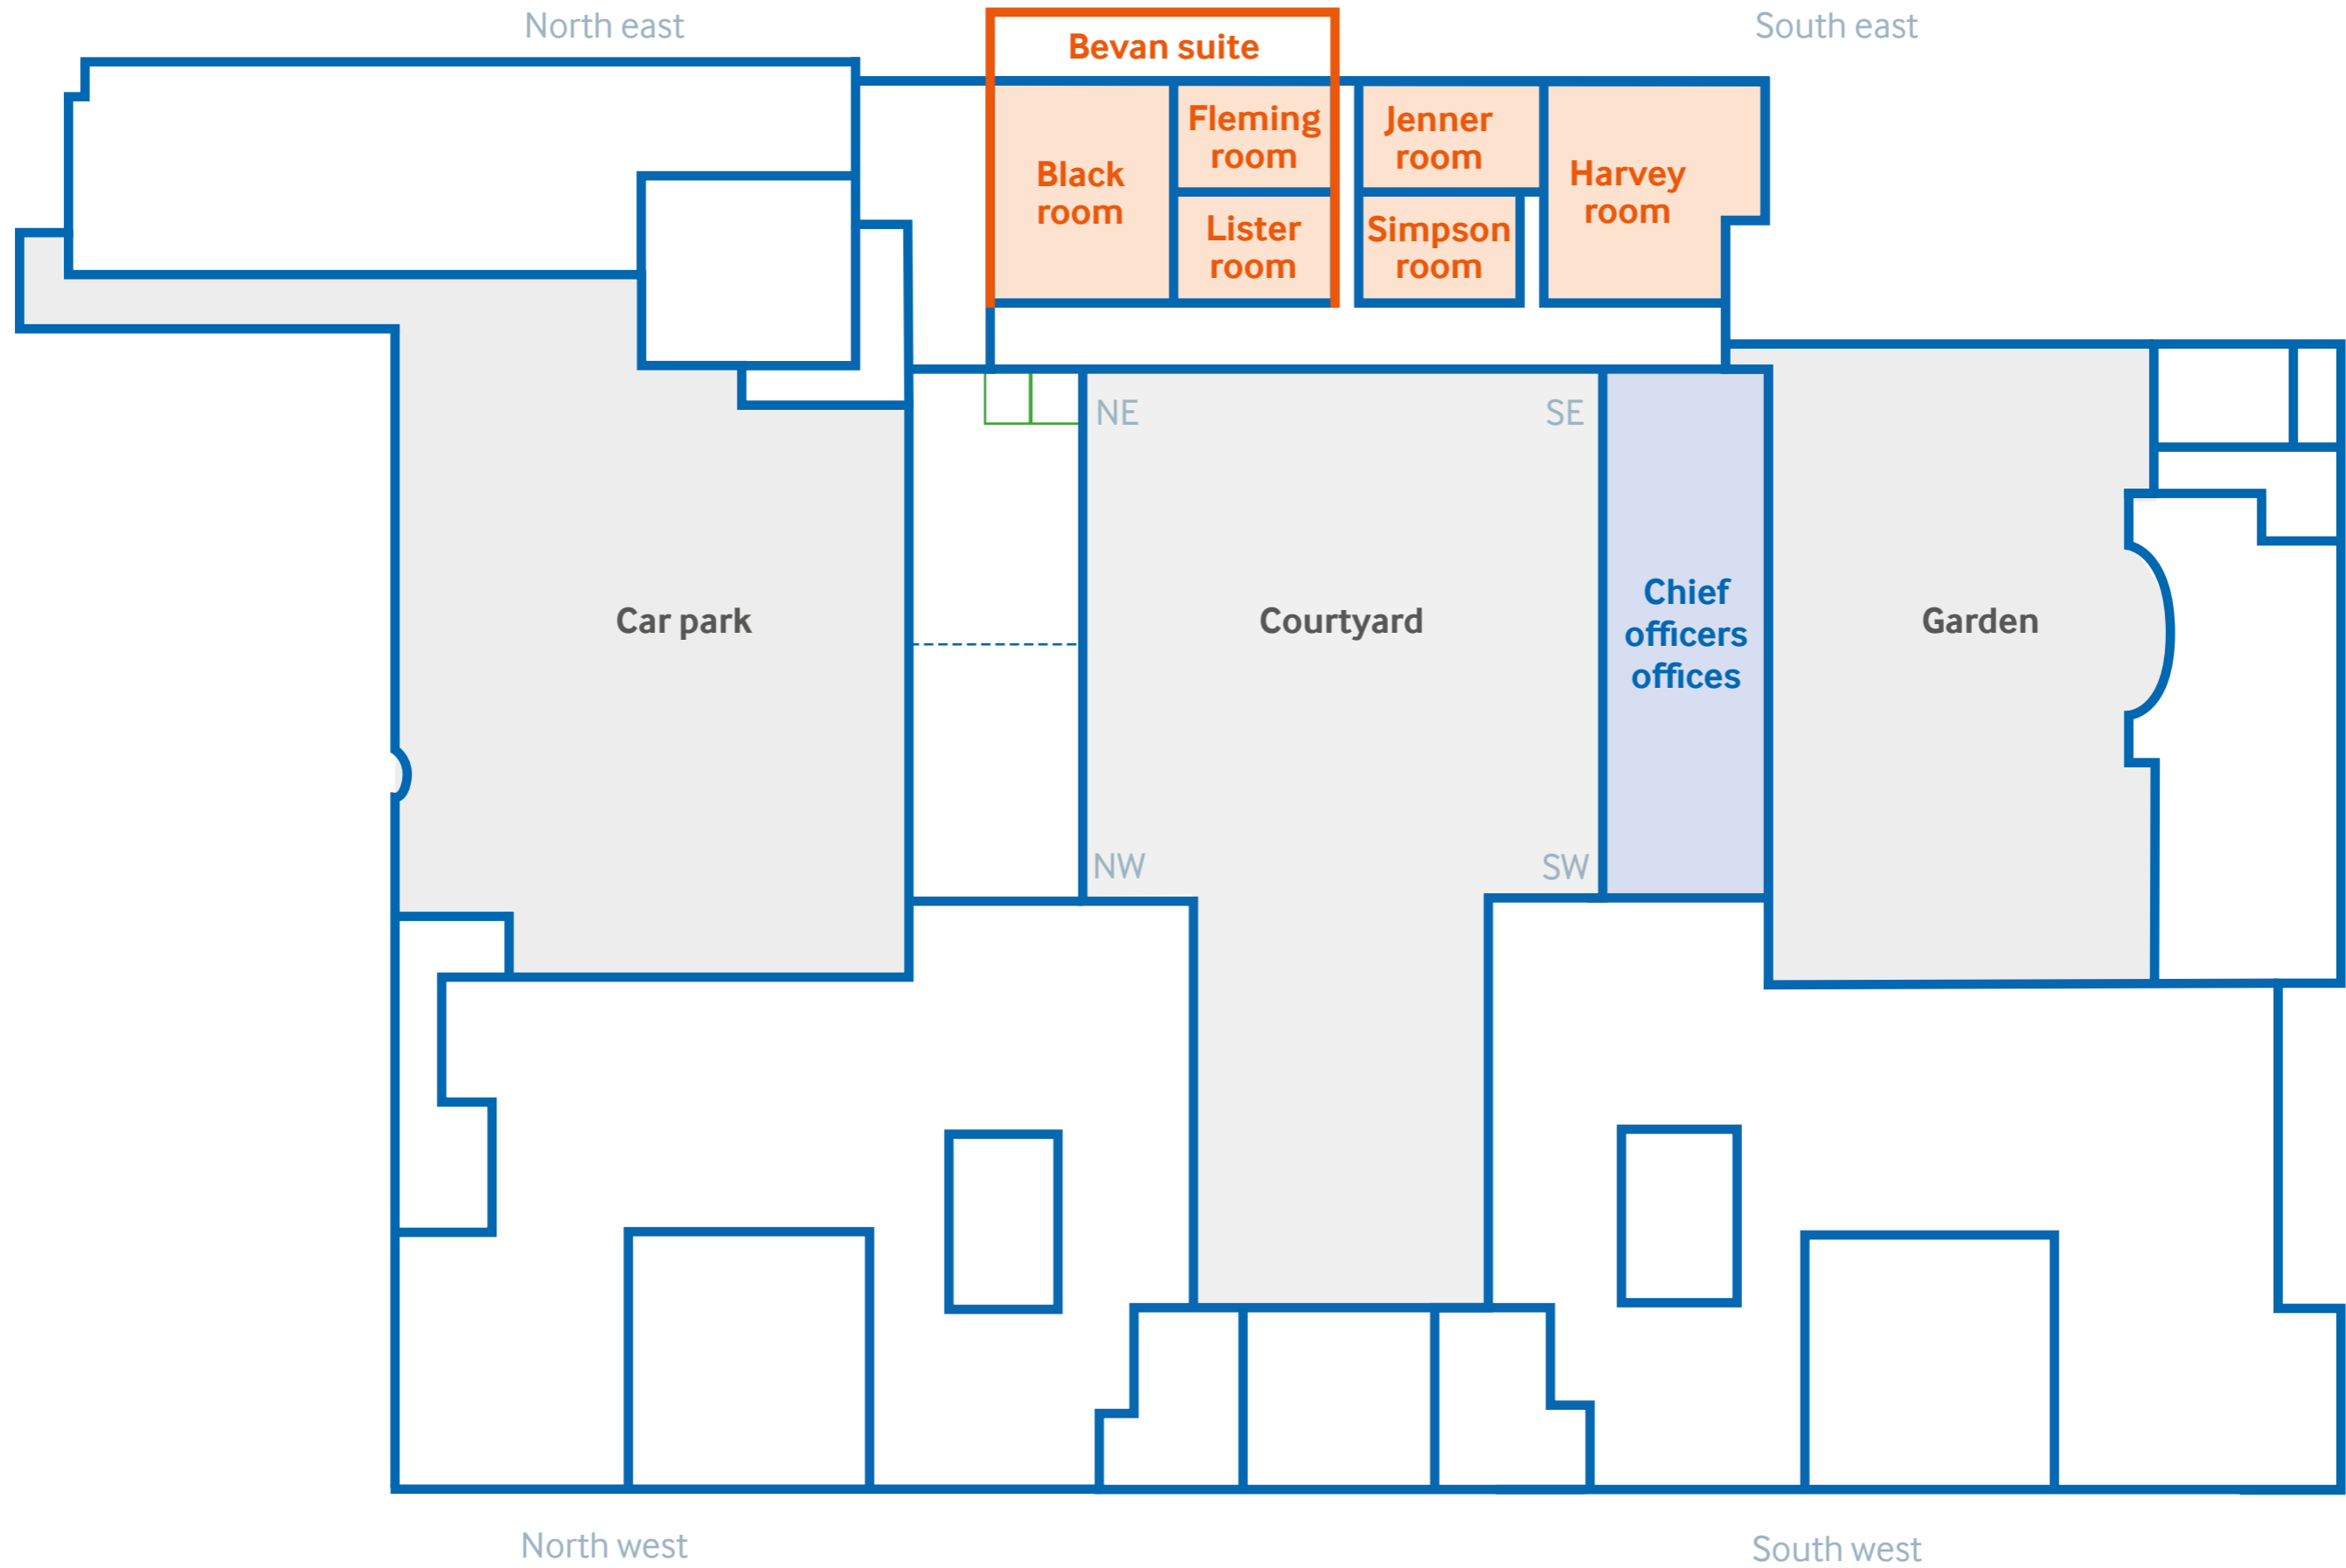

NE lift

Shower

SE lift

Courtyard suite
Anderson room*
Barnes room*
Murrell room*

Car park

Courtyard
Memorial fountain

Garden
Cafe walkway

Garden

Entrance D

North west

TAVISTOCK
SQUARE

Staff
entrance

MAIN
ENTRANCE

South west

- BMJ Offices
- BMA Offices
- Meeting Rooms

Mezzanine floor plan

- BMJ Offices
- BMA Offices
- Meeting Rooms

To search for a meeting room – press 'ctrl-F' on a PC or 'cmd-F' on a Mac.

- BMJ Offices
- BMA Offices
- Meeting Rooms

- BMJ Offices
- BMA Offices
- Meeting Rooms

- BMJ Offices
- BMA Offices
- Meeting Rooms

- BMJ Offices
- BMA Offices
- Meeting Rooms

- BMJ Offices
- BMA Offices
- Meeting Rooms