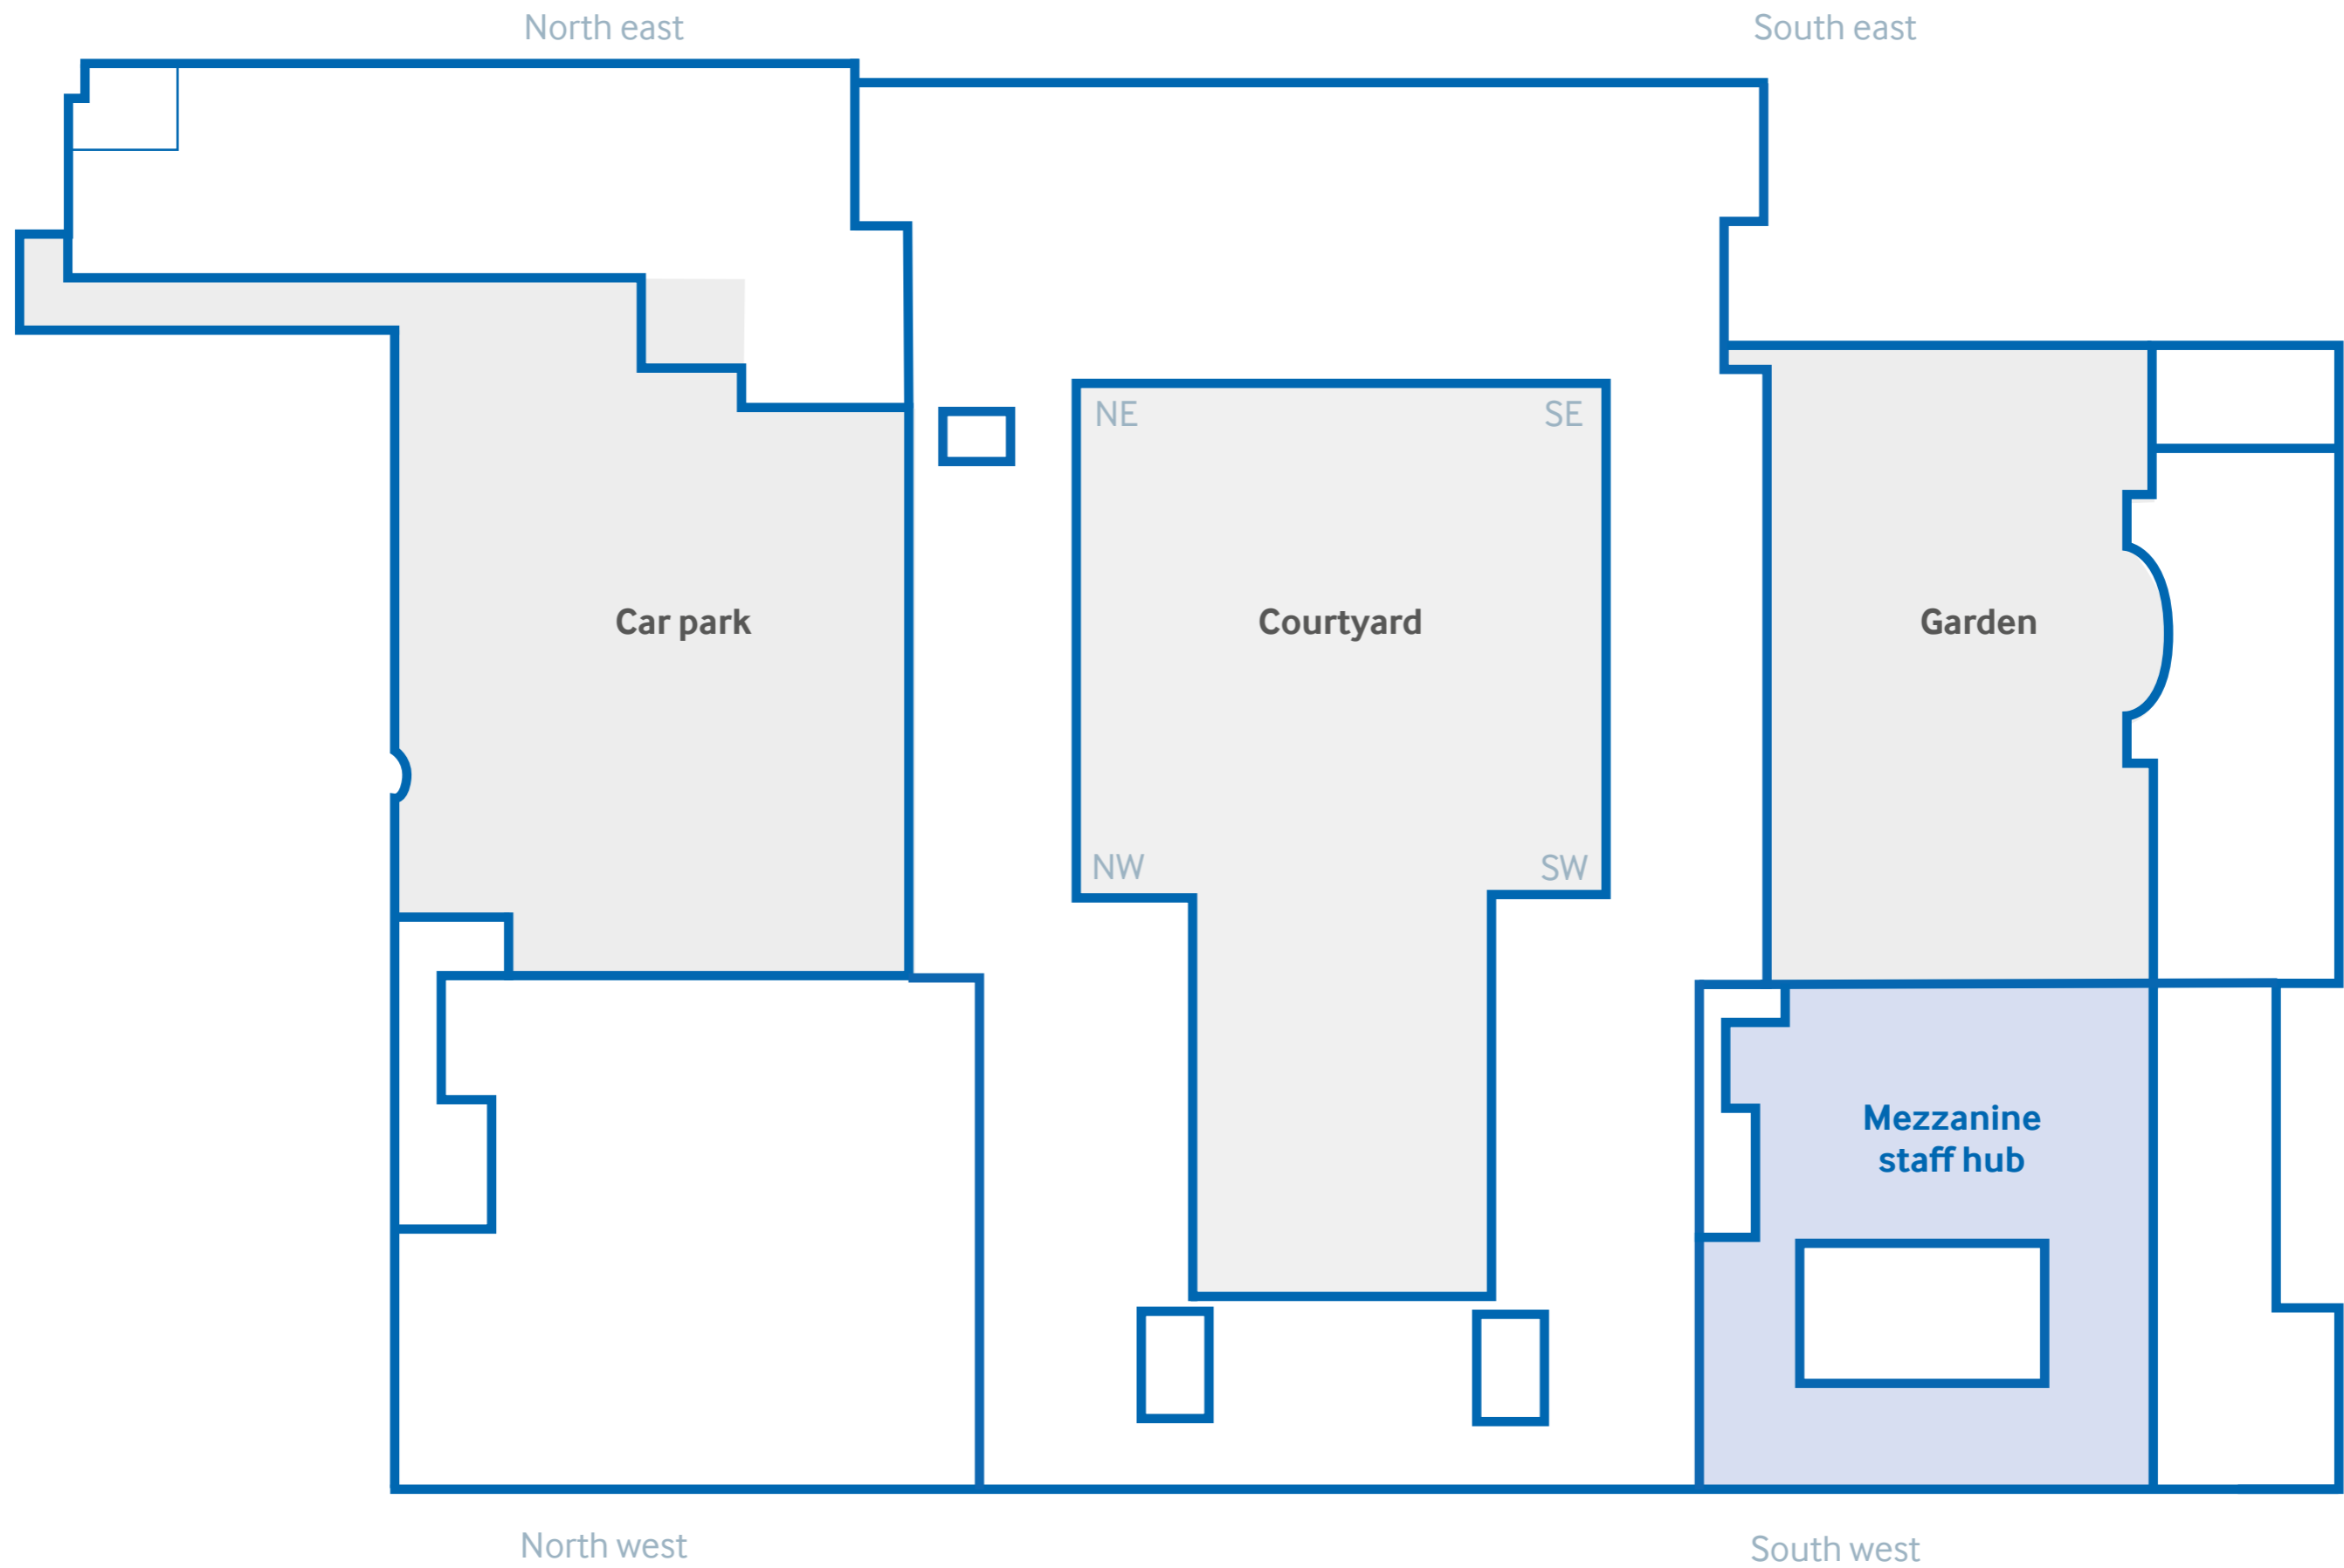

North east

South east

Shower

Burton Room
BMA Tech Services

BMA
Estate & Venues

Paget room

Snow room

East Wing lift

NE lift

Shower

SE lift

Courtyard suite
Anderson room*
Barnes room*
Murrell room*

Car park

Courtyard
Memorial fountain

Garden
Cafe walkway

Garden

Security lodge

Main reception

Library entrance

Ent D lift

Entrance A

Entrance B

Entrance C

Entrance C lift

Entrance D

North west

TAVISTOCK
SQUARE

Staff
entrance

MAIN
ENTRANCE

South west

- BMJ Offices
- BMA Offices
- Meeting Rooms

Mezzanine floor plan