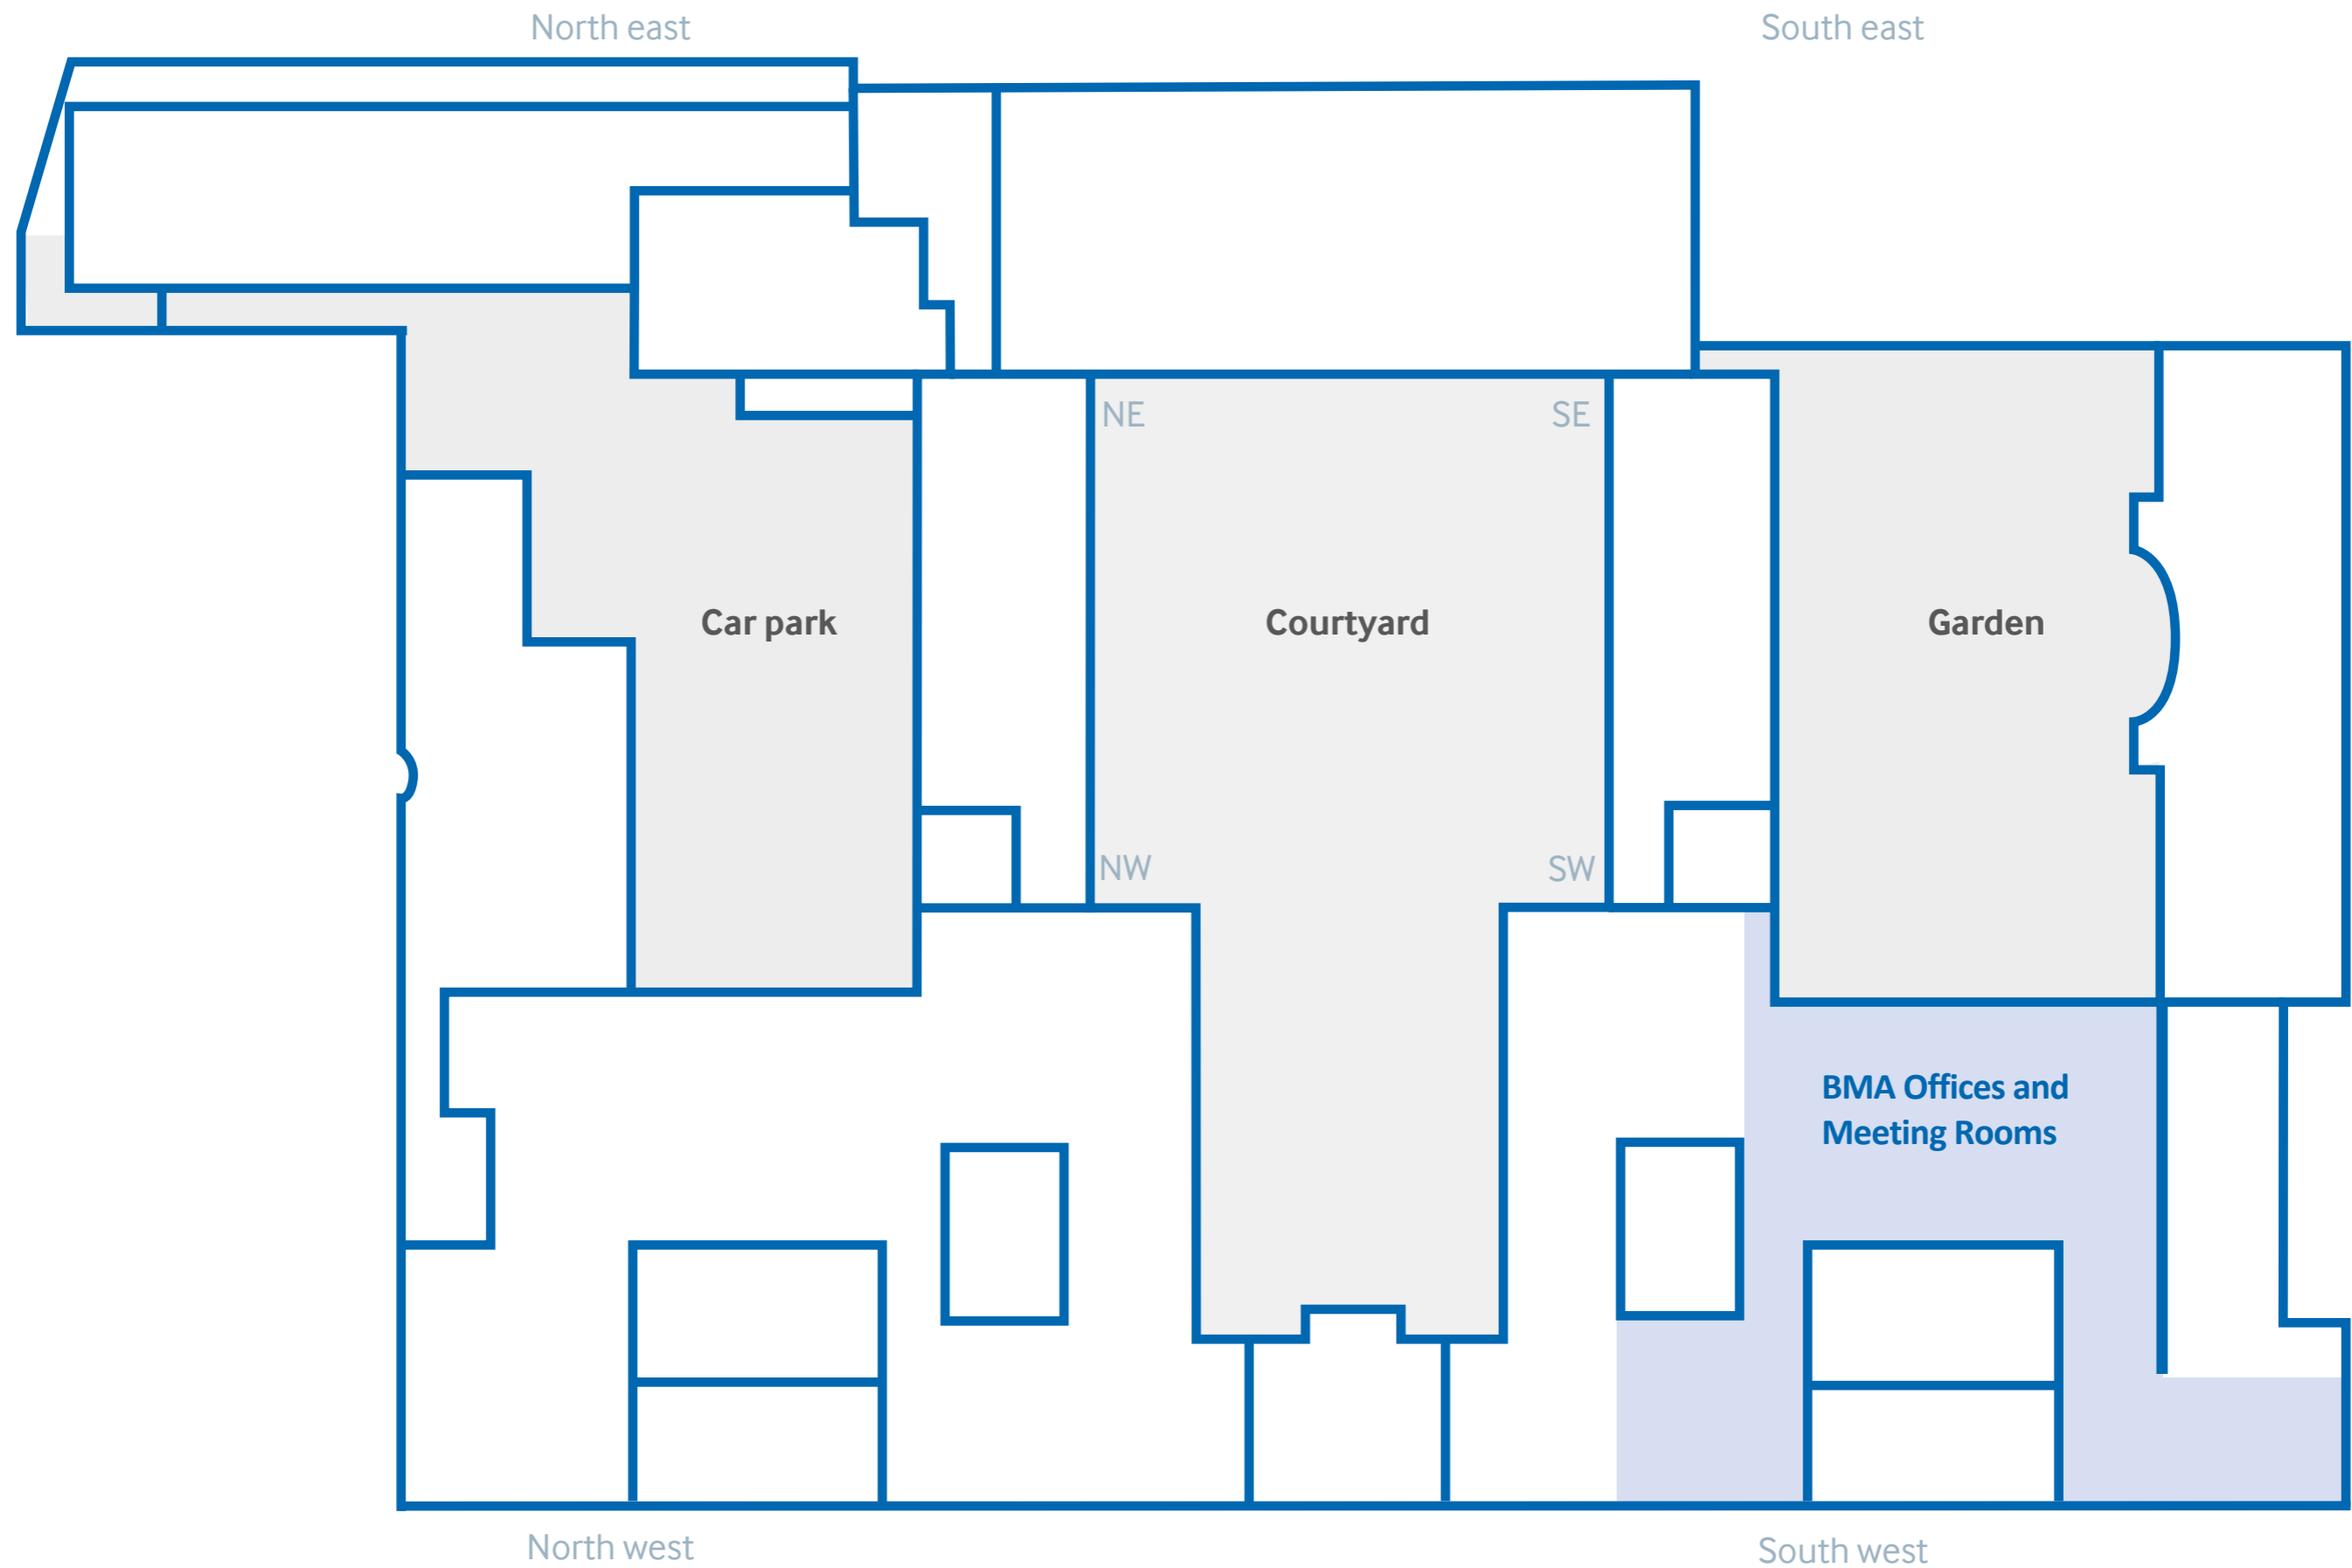

NE lift

Shower

SE lift

Courtyard suite
Anderson room*
Barnes room*
Murrell room*

Car park

Courtyard
Memorial fountain

Garden
Cafe walkway

Garden

Entrance D

North west

TAVISTOCK
SQUARE

Staff
entrance

MAIN
ENTRANCE

South west

- BMJ Offices
- BMA Offices
- Meeting Rooms

Mezzanine floor plan

- BMJ Offices
- BMA Offices
- Meeting Rooms

To search for a meeting room – press 'ctrl-F' on a PC or 'cmd-F' on a Mac.

- BMJ Offices
- BMA Offices
- Meeting Rooms

- BMJ Offices
- BMA Offices
- Meeting Rooms

- BMJ Offices
- BMA Offices
- Meeting Rooms

- BMJ Offices
- BMA Offices
- Meeting Rooms

- BMJ Offices
- BMA Offices
- Meeting Rooms