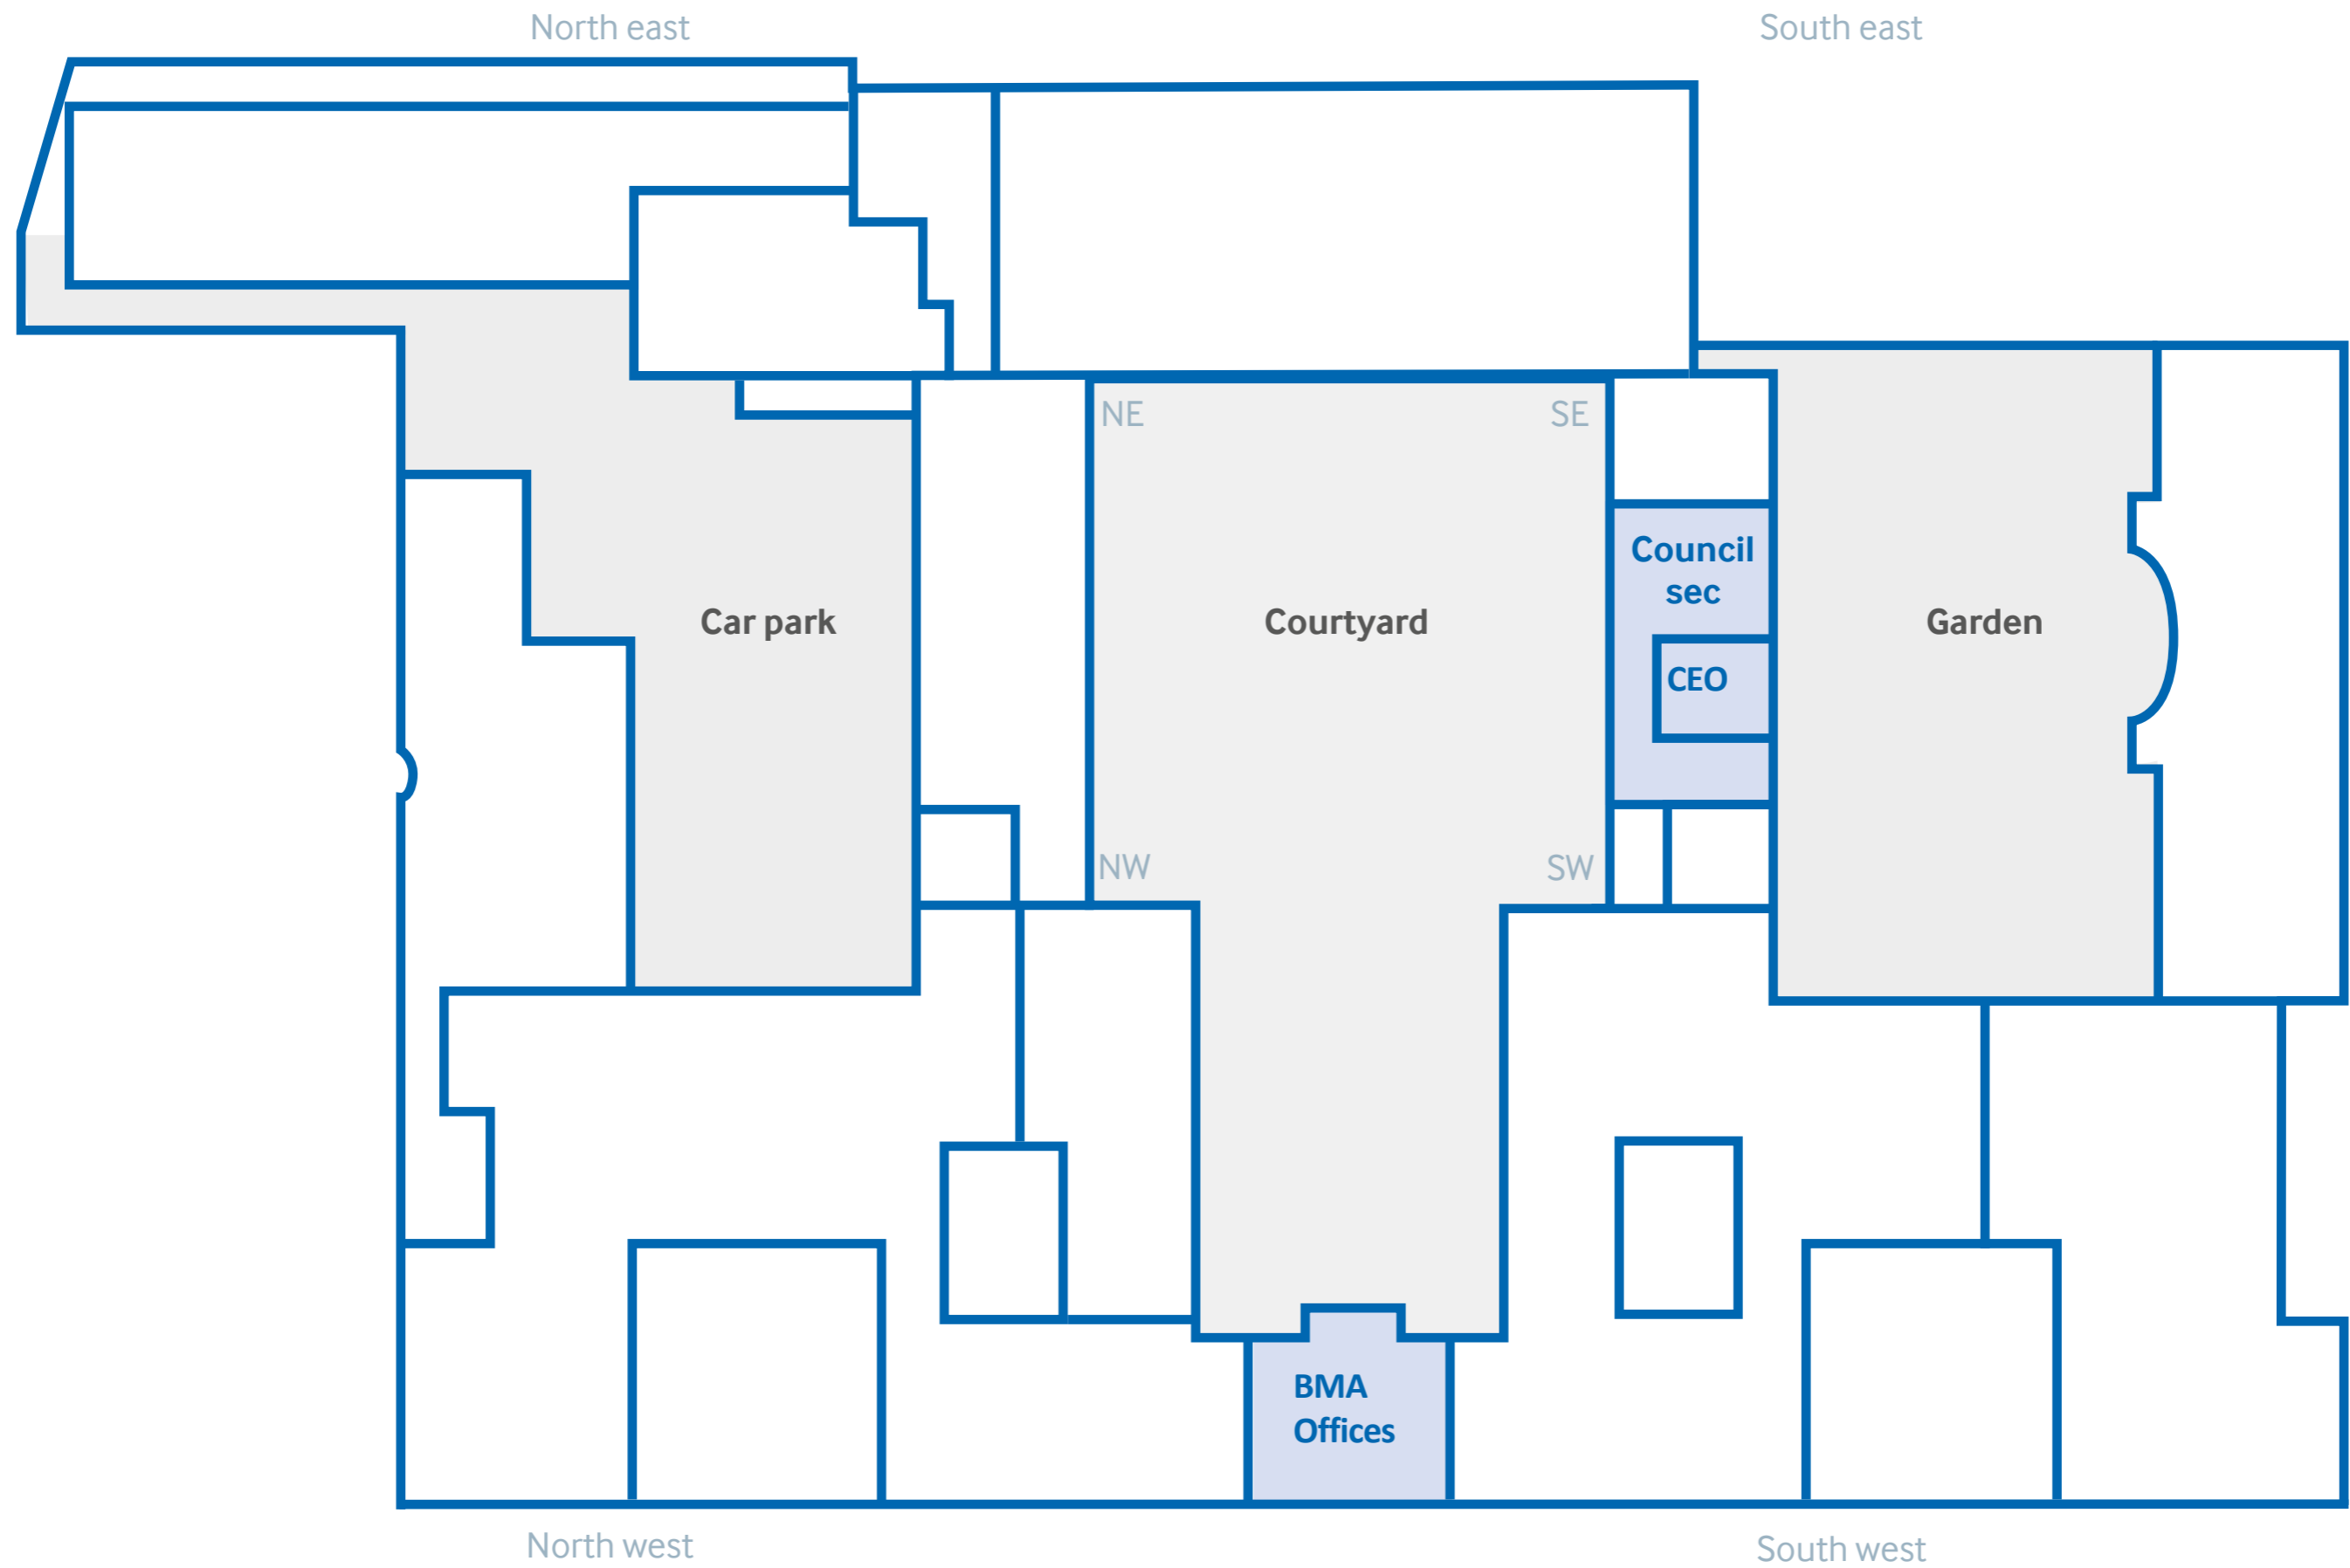

NE lift

Shower

SE lift

Courtyard suite
Anderson room*
Barnes room*
Murrell room*

Car park

Courtyard
Memorial fountain

Garden
Cafe walkway

Garden

Entrance D

North west

TAVISTOCK
SQUARE

Staff
entrance

MAIN
ENTRANCE

South west

- BMJ Offices
- BMA Offices
- Meeting Rooms

Mezzanine floor plan

- BMJ Offices
- BMA Offices
- Meeting Rooms

To search for a meeting room – press 'ctrl-F' on a PC or 'cmd-F' on a Mac.

- BMJ Offices
- BMA Offices
- Meeting Rooms

- BMJ Offices
- BMA Offices
- Meeting Rooms

- BMJ Offices
- BMA Offices
- Meeting Rooms

- BMJ Offices
- BMA Offices
- Meeting Rooms

- BMJ Offices
- BMA Offices
- Meeting Rooms