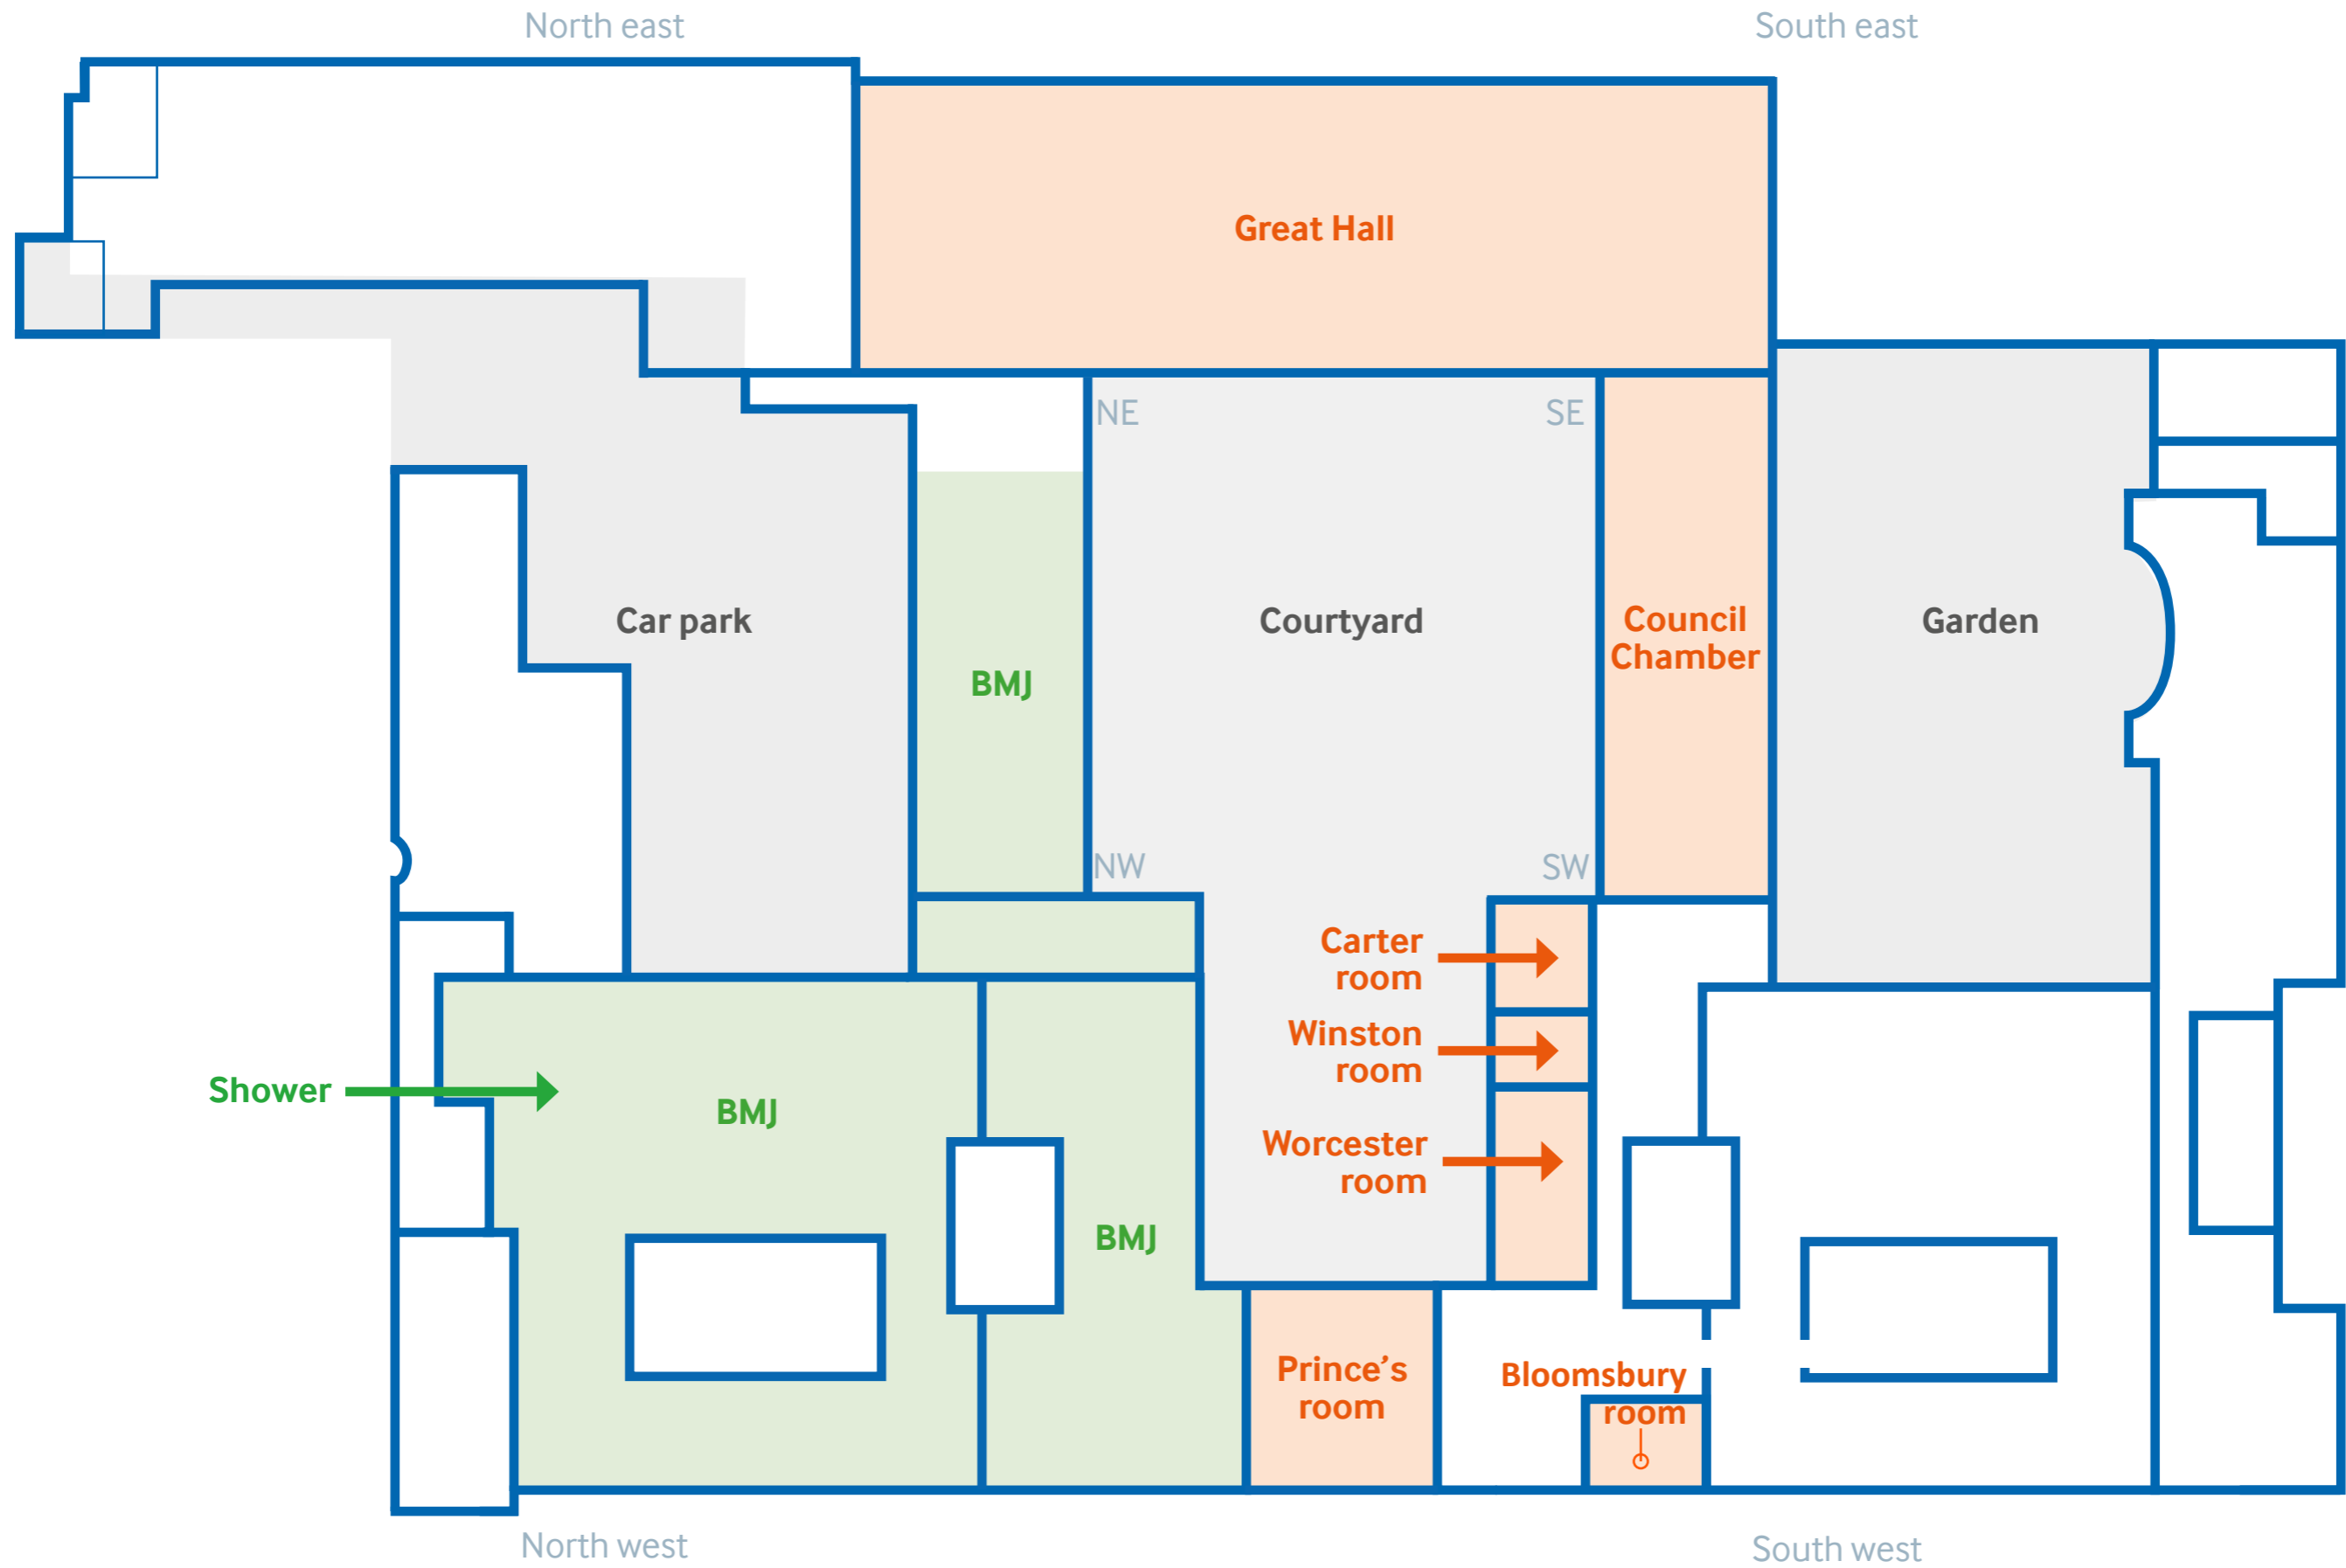

- BMJ Offices
- BMA Offices
- Meeting Rooms