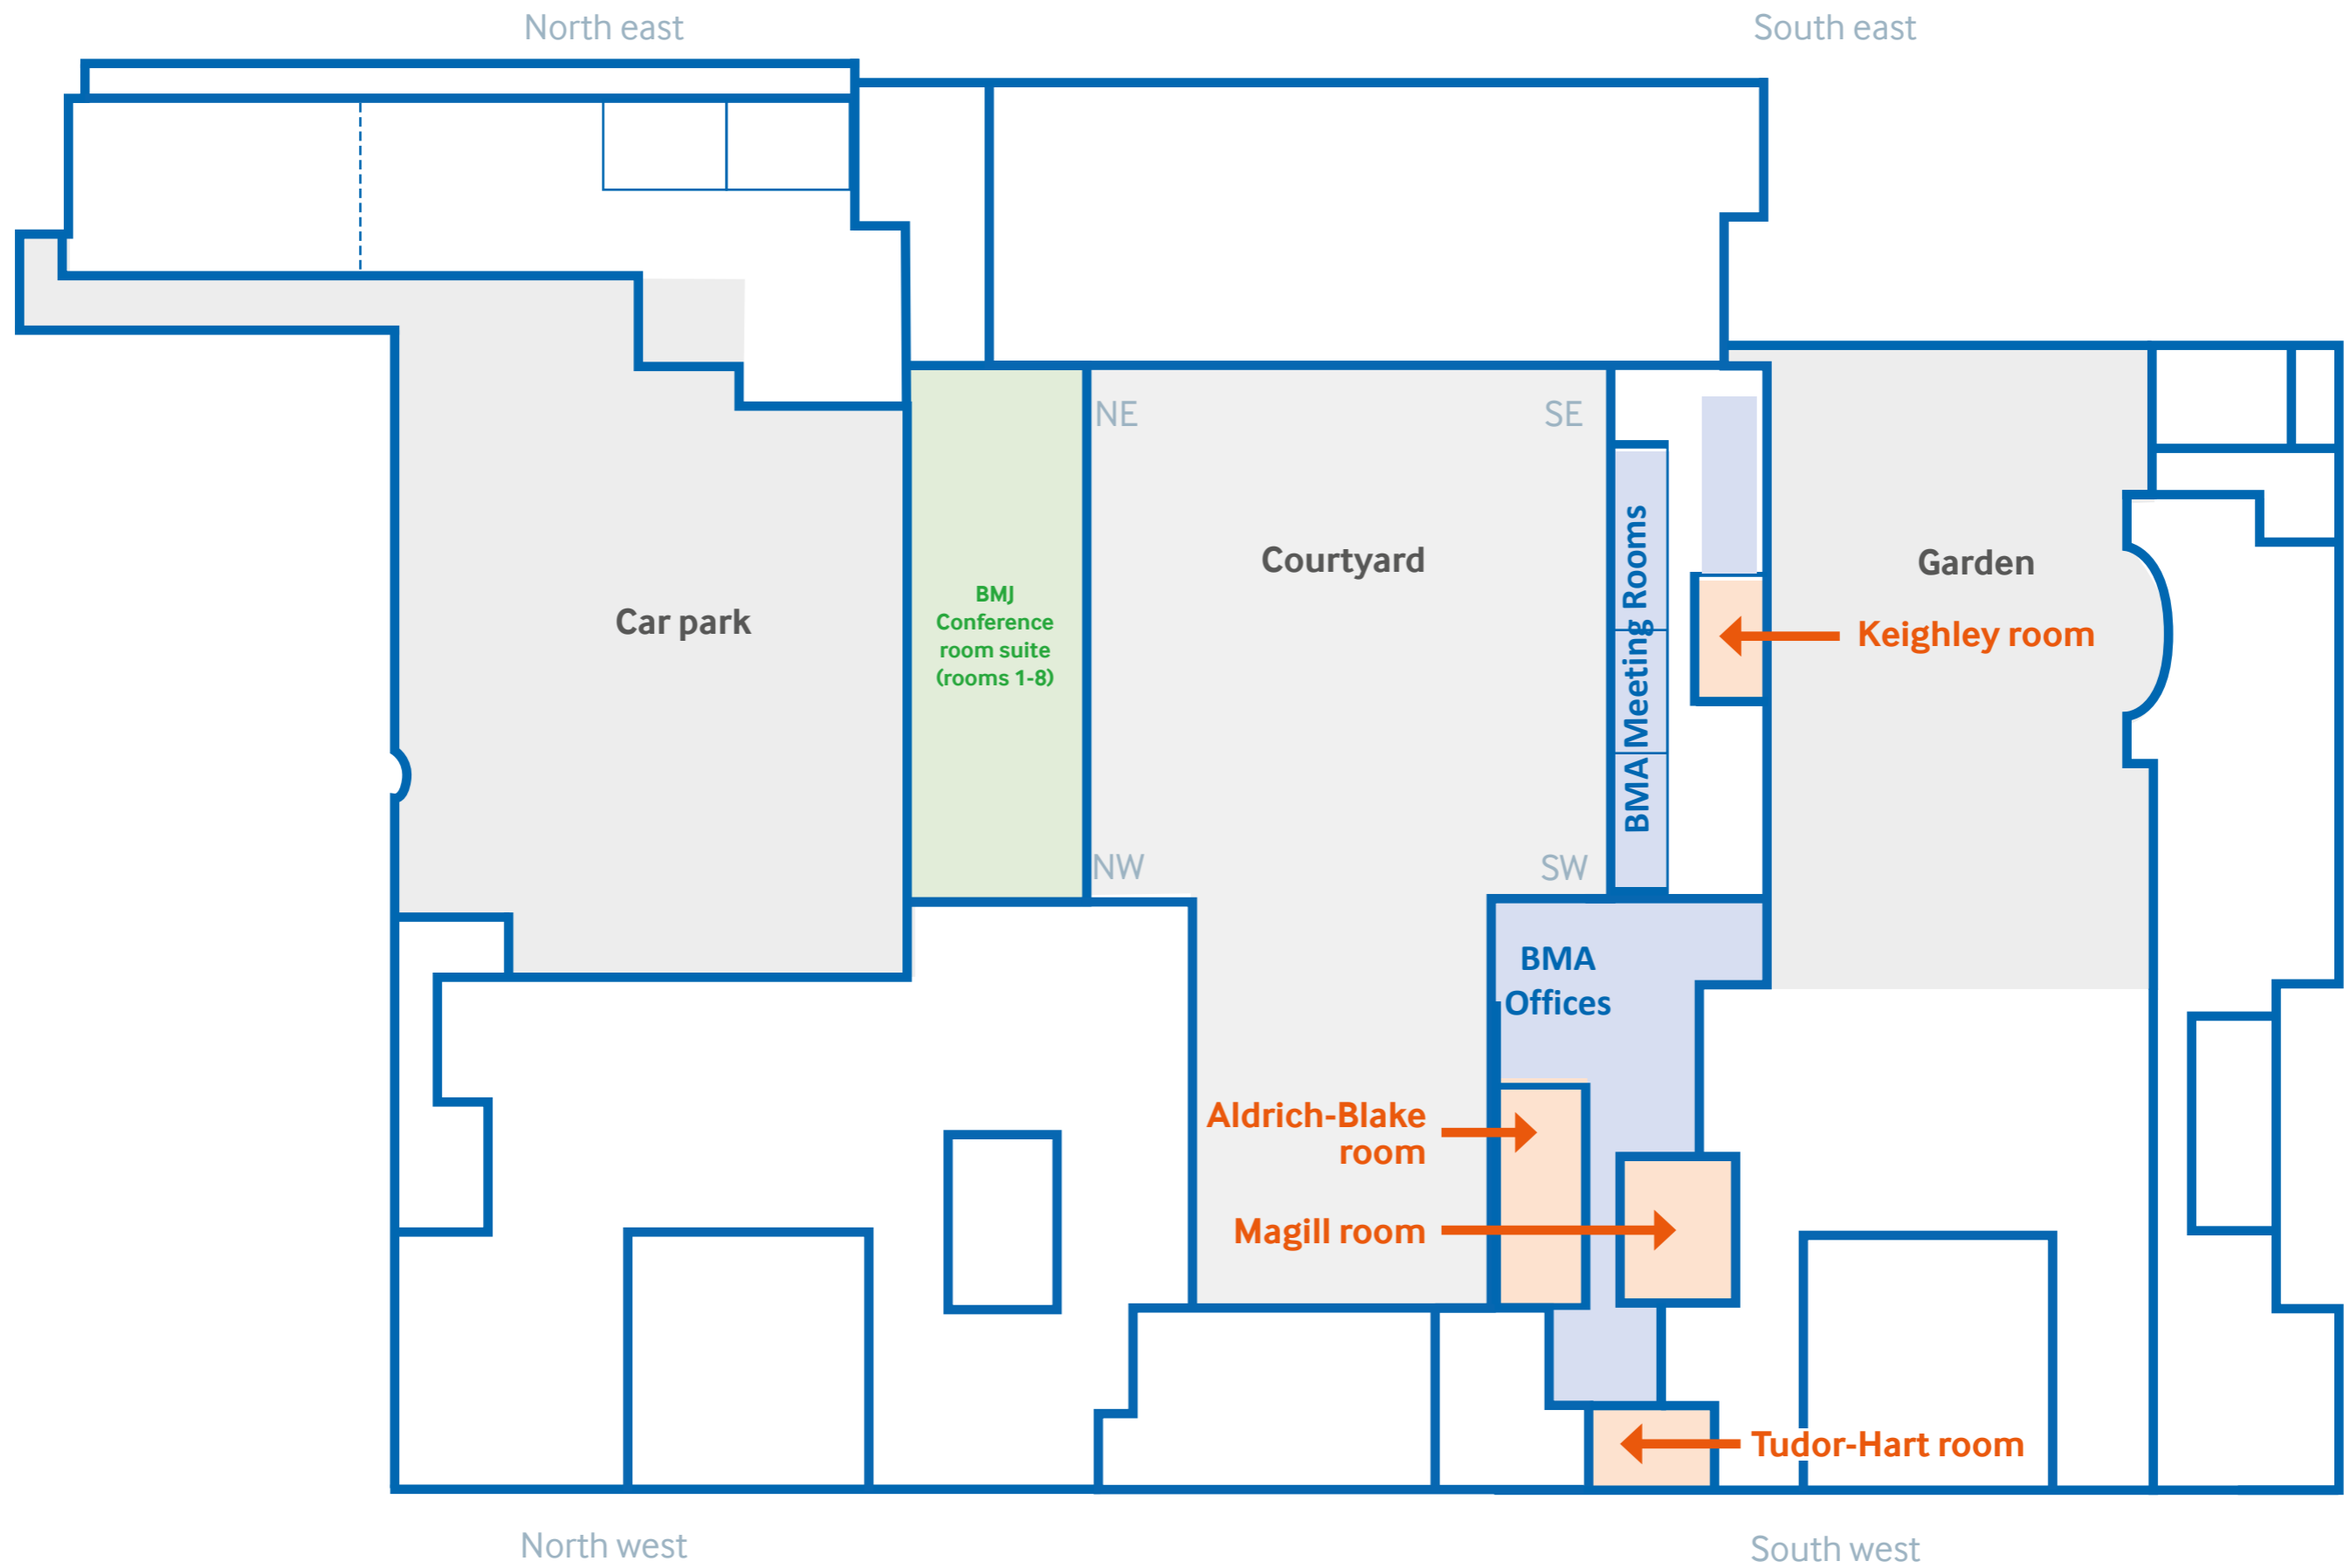

- BMJ Offices
- BMA Offices
- Meeting Rooms