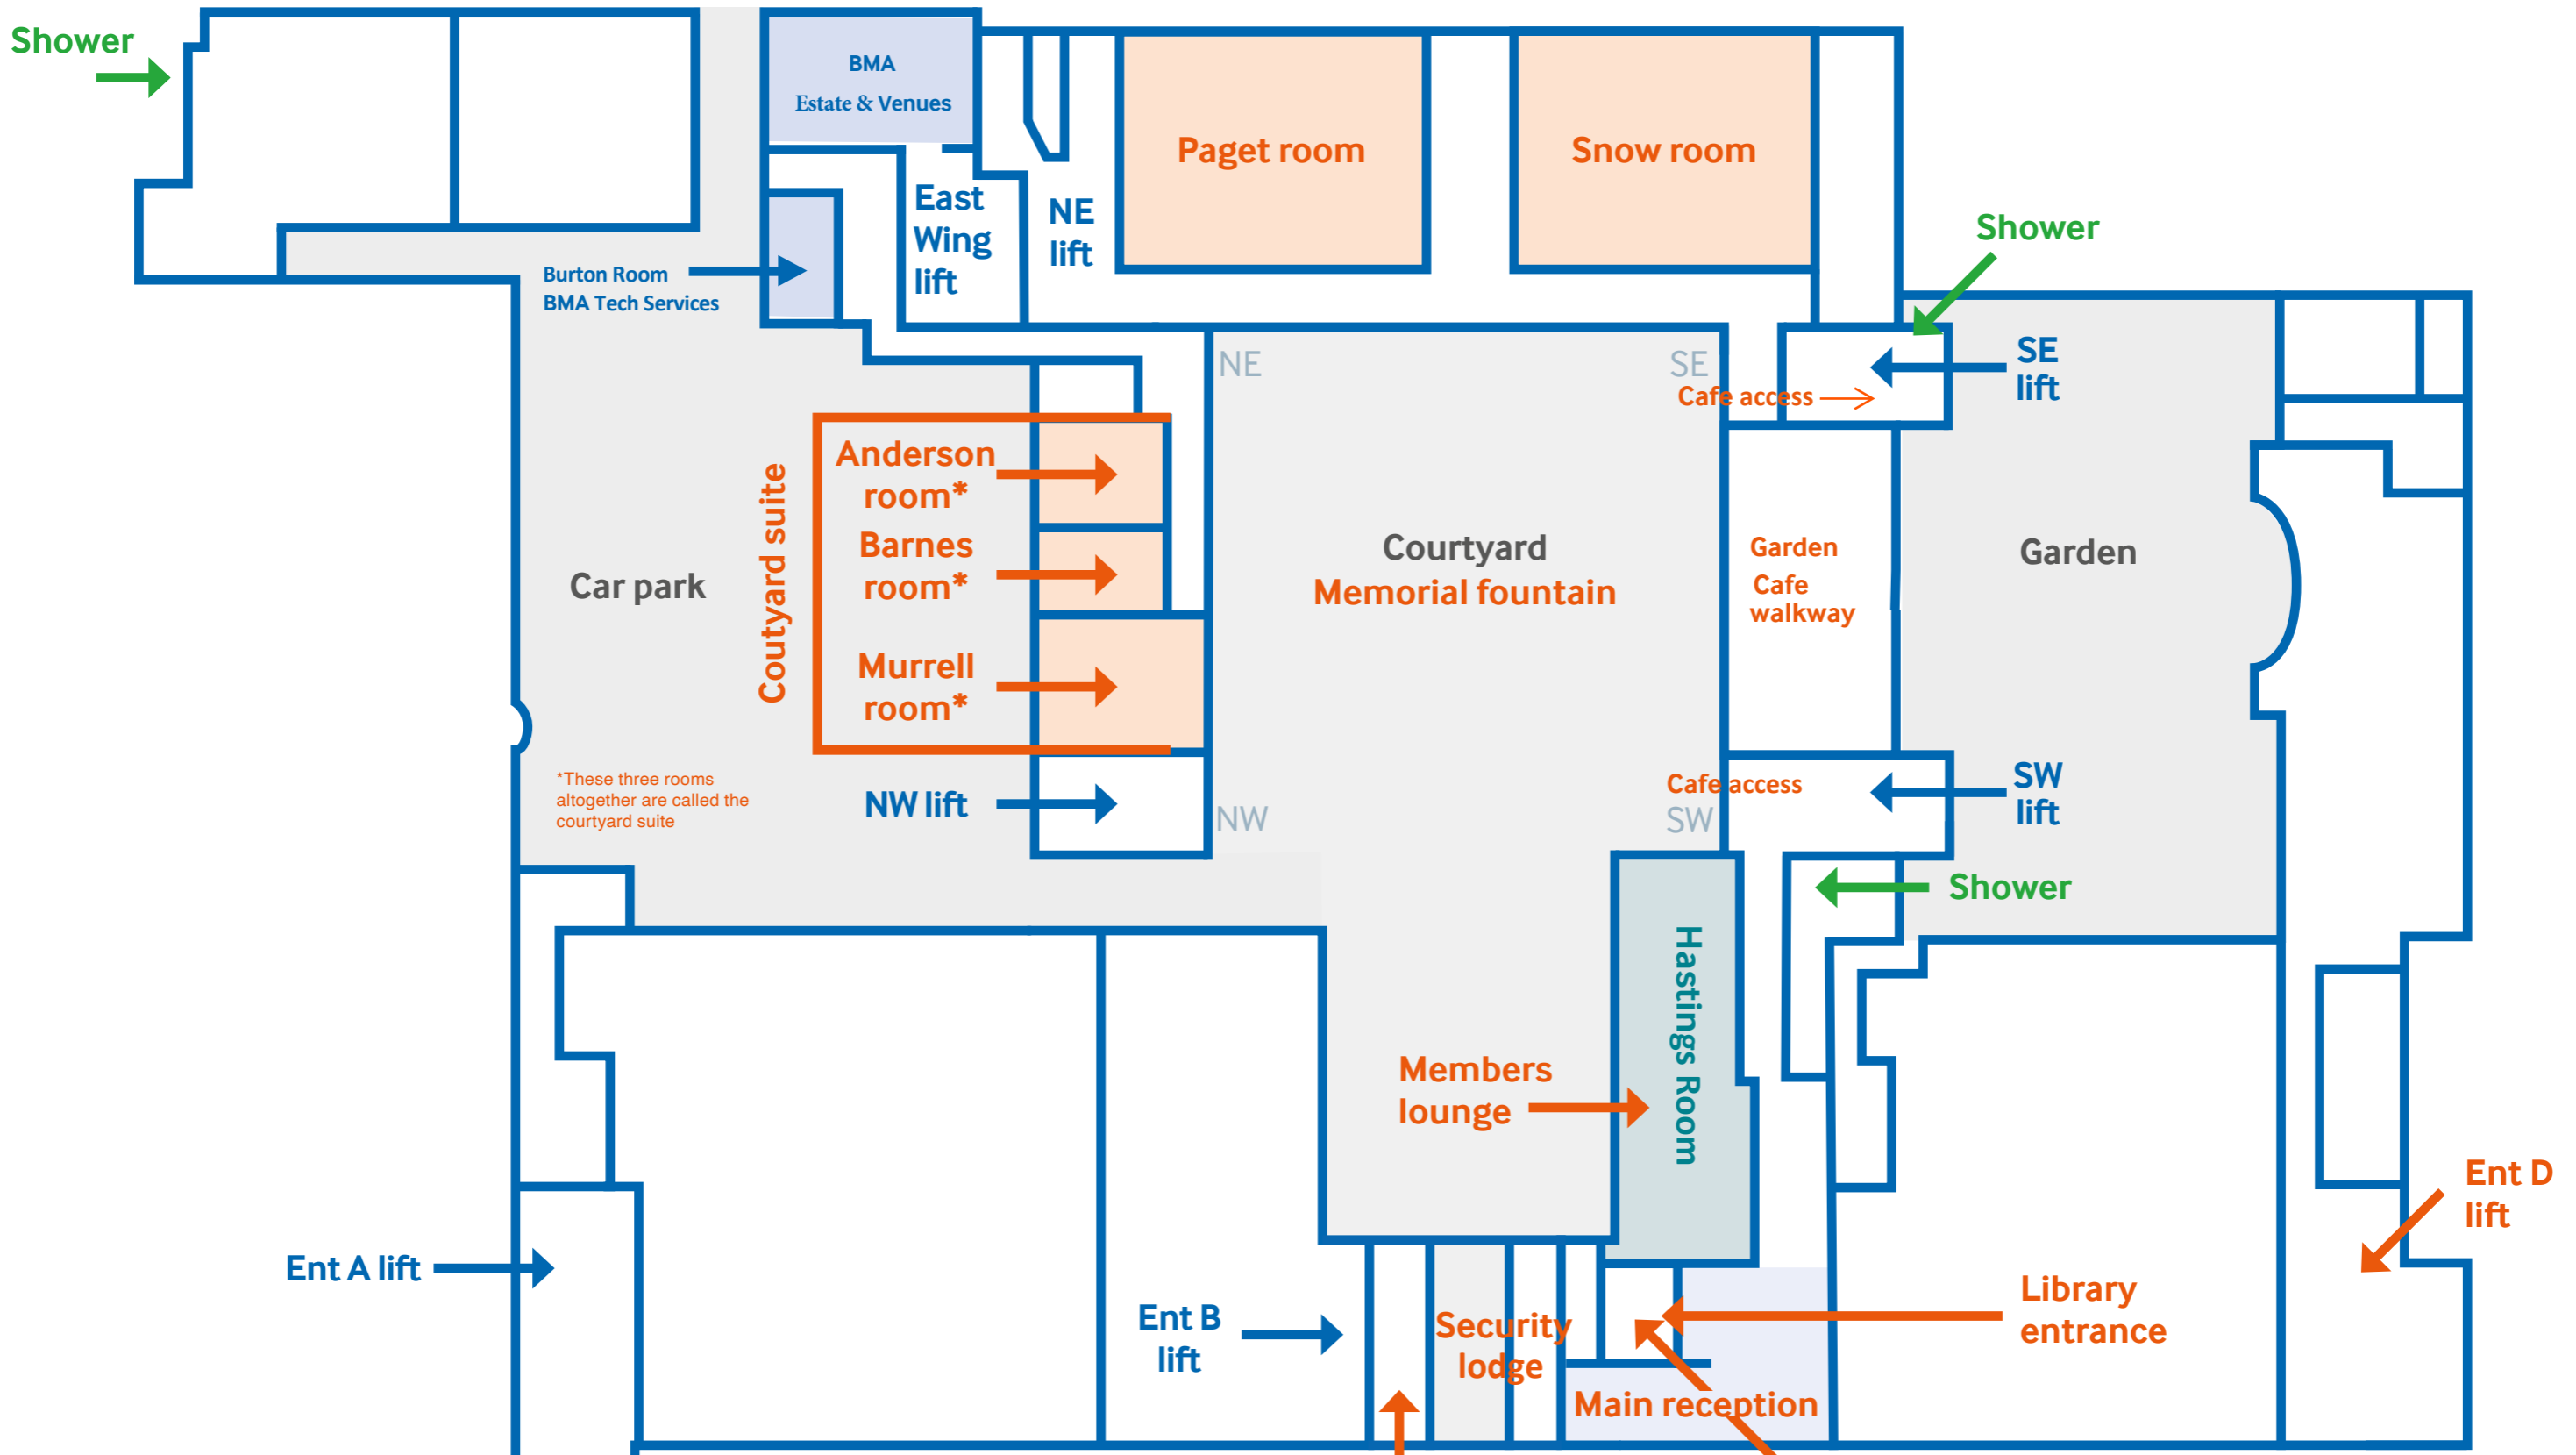

08.09.2023

BMA

Meeting rooms BMA House

To search for a meeting room
– press '**ctrl-F**' on a PC or '**cmd-F**' on a Mac.

Not To Scale

-  BMJ Offices
-  BMA Offices
-  Meeting Rooms

Staff entrance

BURTON STREET

North east

South east

Shower

Burton Room
BMA Tech Services

BMA
Estate & Venues

Paget room

Snow room

East Wing lift

NE lift

Shower

SE lift

Courtyard suite
Anderson room*
Barnes room*
Murrell room*

Car park

Courtyard
Memorial fountain

Garden
Cafe walkway

Garden

*These three rooms
altogether are called the
courtyard suite

NW lift

SW lift

Shower

Members lounge

Hastings Room

Ent A lift

Ent B lift