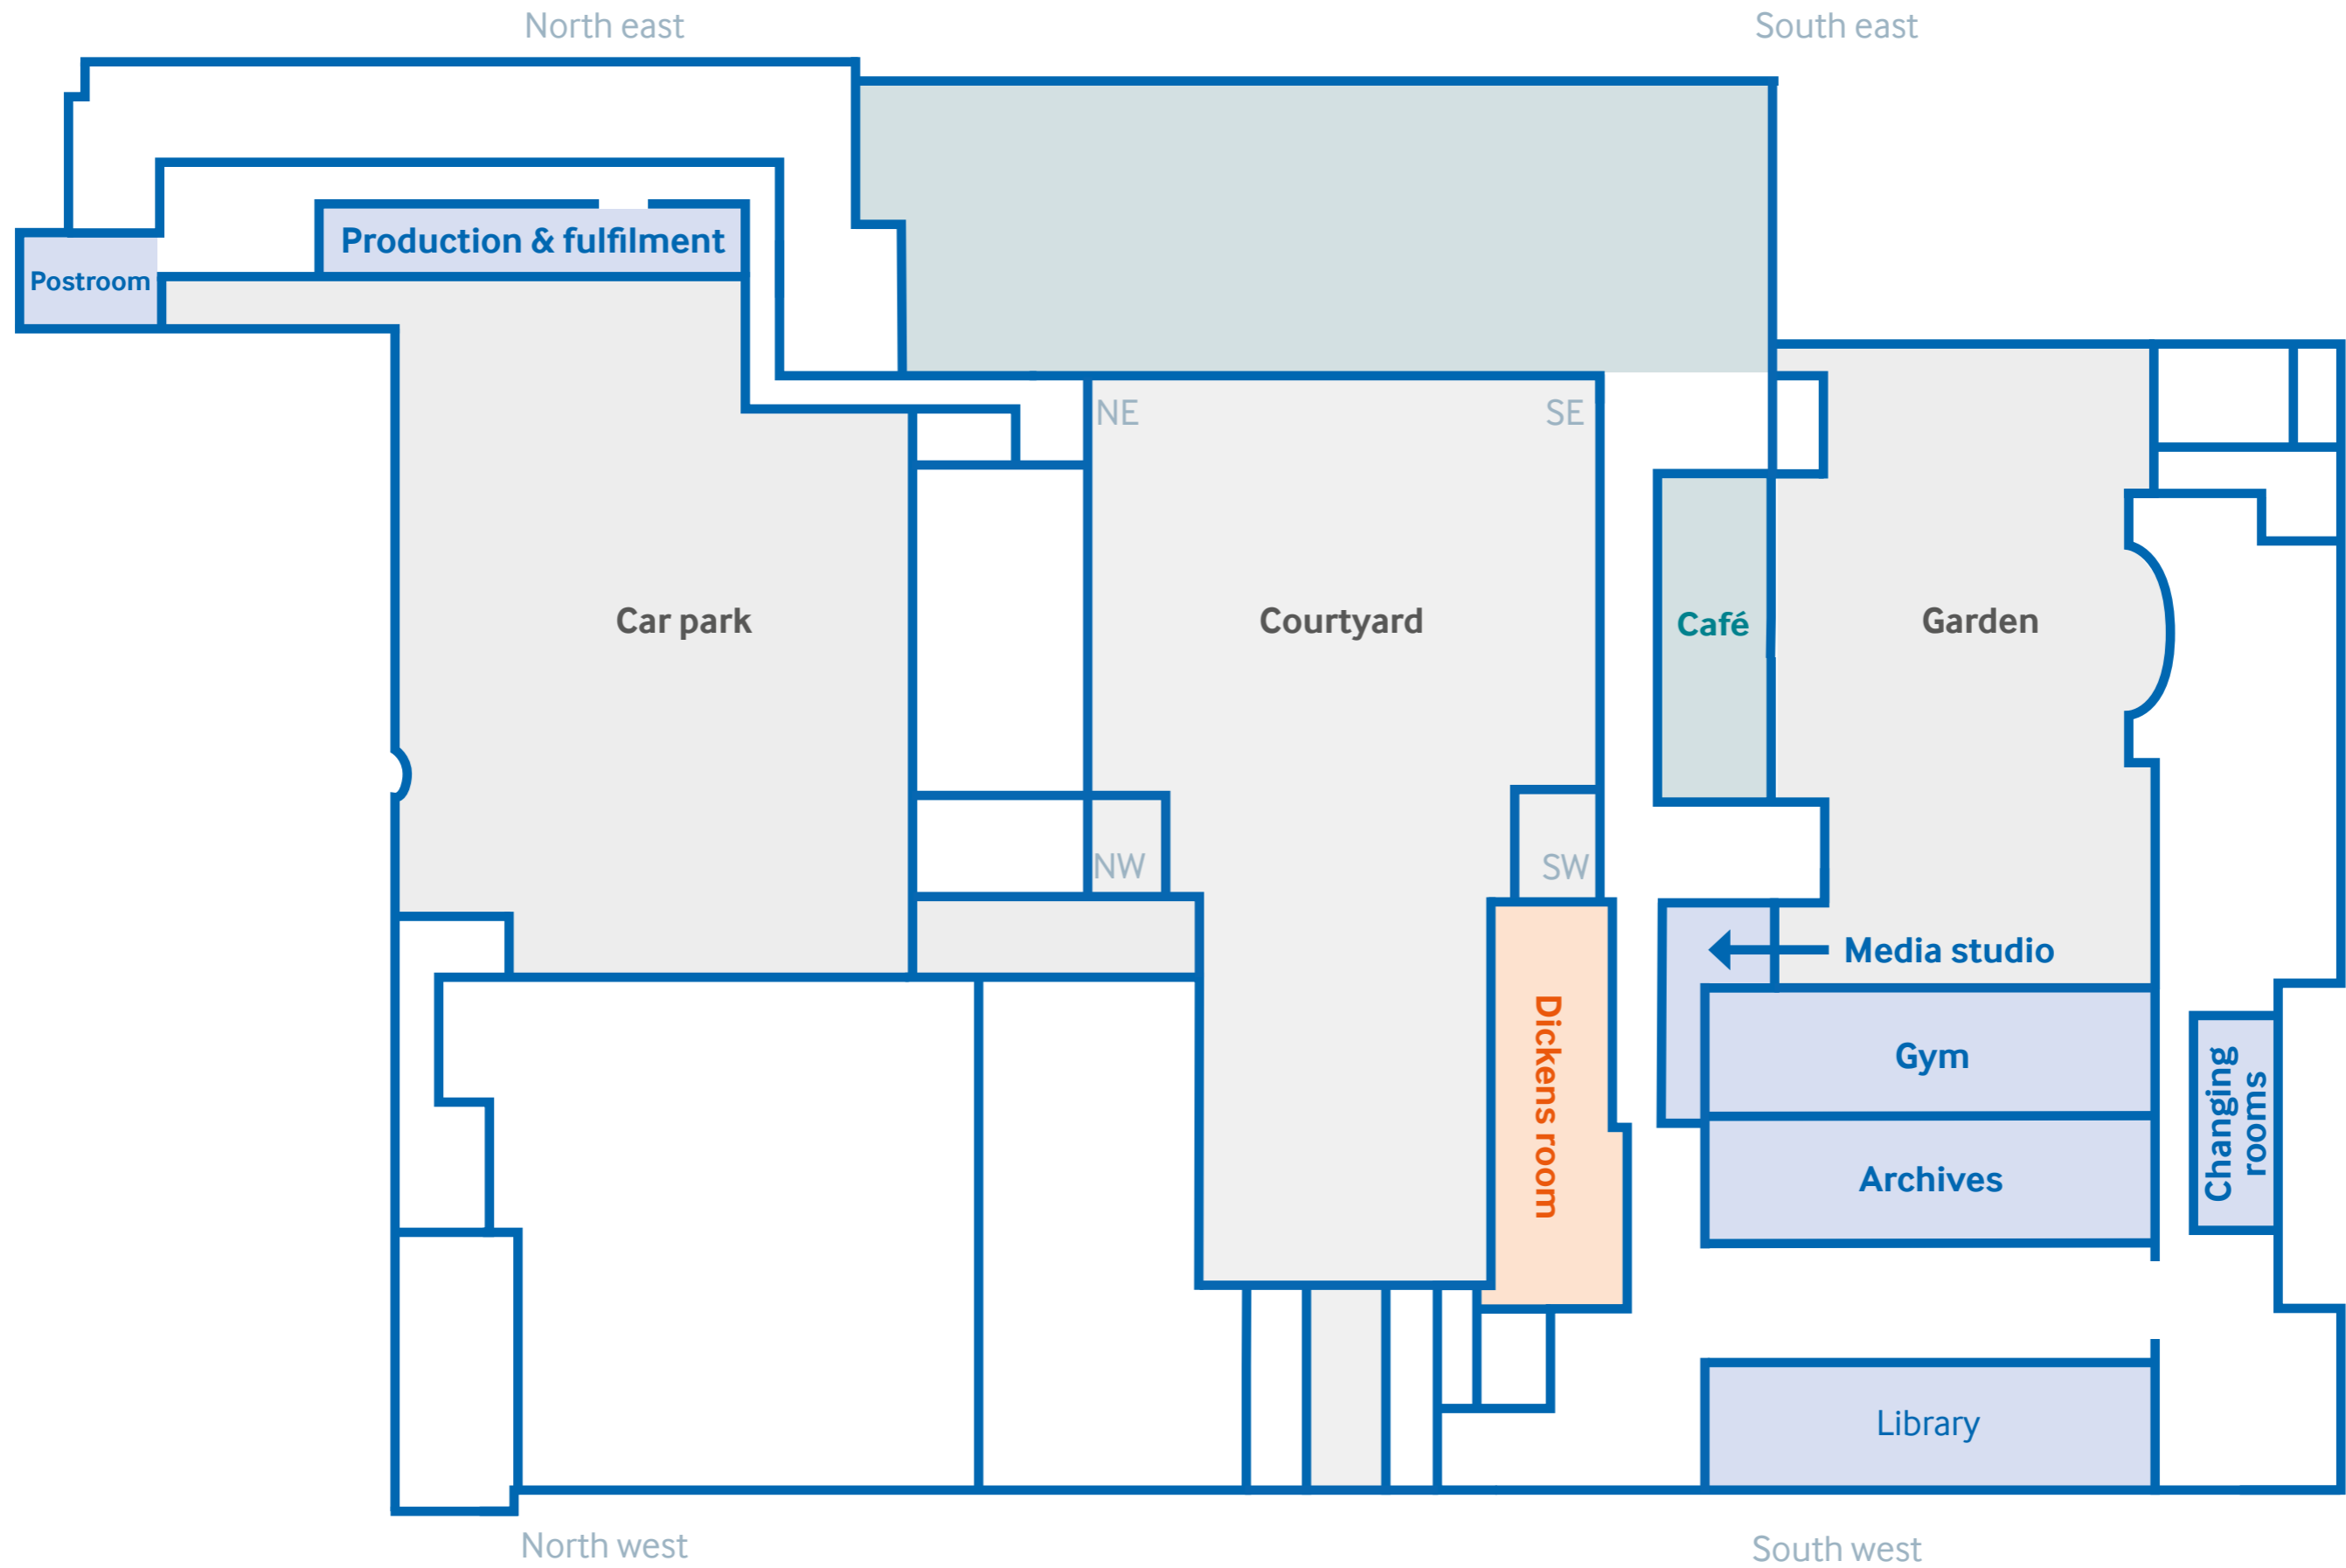

08.09.2023

BMA

Meeting rooms BMA House

To search for a meeting room
– press '**ctrl-F**' on a PC or '**cmd-F**' on a Mac.

Not To Scale

-  BMJ Offices
-  BMA Offices
-  Meeting Rooms

Staff entrance

BURTON STREET

North east

South east

Shower

Burton Room
BMA Tech Services

BMA
Estate & Venues

Paget room

Snow room

East Wing lift

NE lift

Shower

SE lift

Courtyard suite
Anderson room*
Barnes room*
Murrell room*

Car park

Courtyard
Memorial fountain

Garden
Cafe walkway

Garden

*These three rooms
altogether are called the
courtyard suite

NW lift

SW lift

Shower

Members lounge

Hastings Room

Ent A lift

Ent B lift