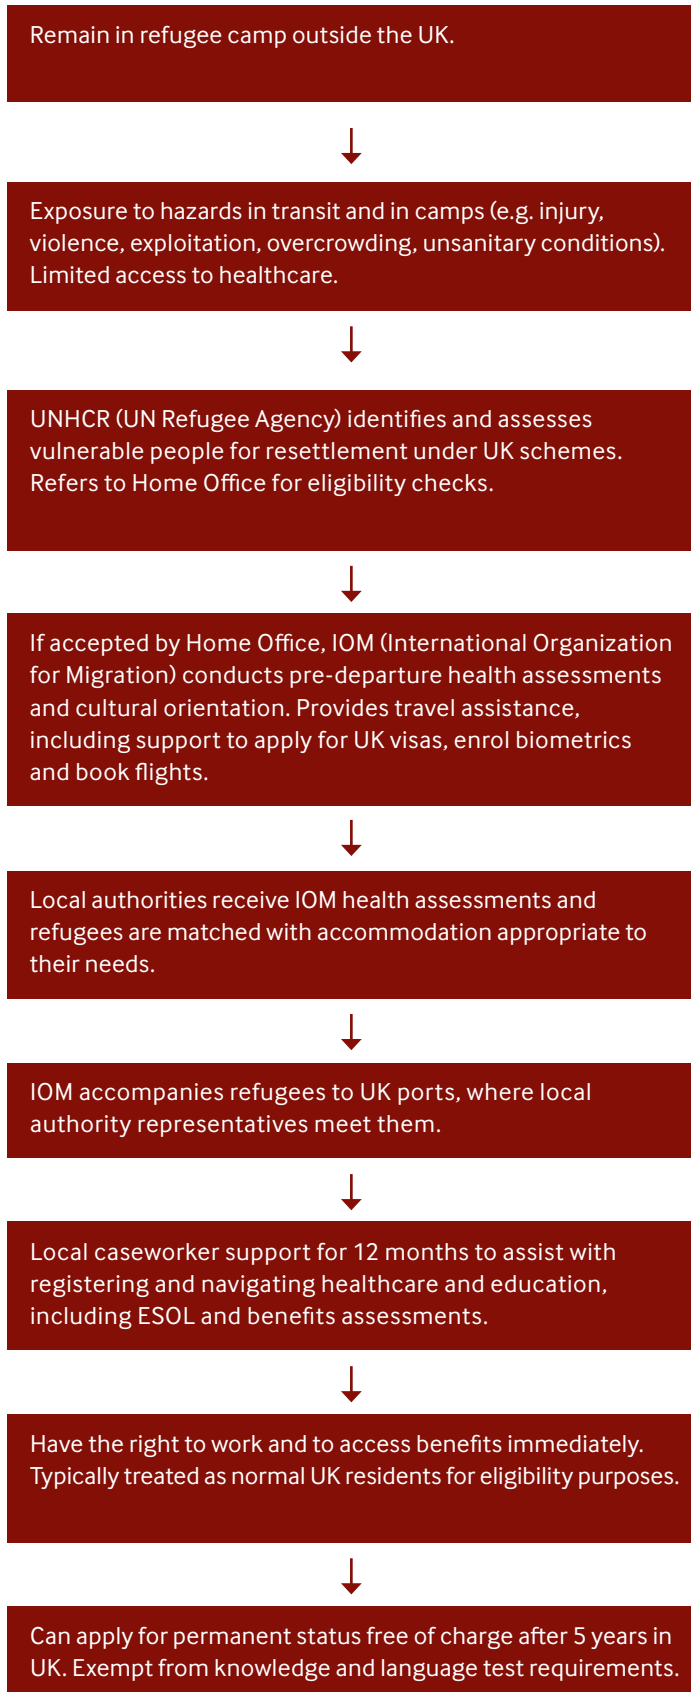

The refugee journey – resettled refugees and asylum seekers

Leave native country and are unable or unwilling to return owing to a well-founded fear of persecution.

Resettled refugees

Asylum seekers

The refugee journey – decisions on in-country asylum claims

Receive decision on asylum claim from Home Office (can take months or years to decide).

Granted leave to remain

Refused asylum seekers