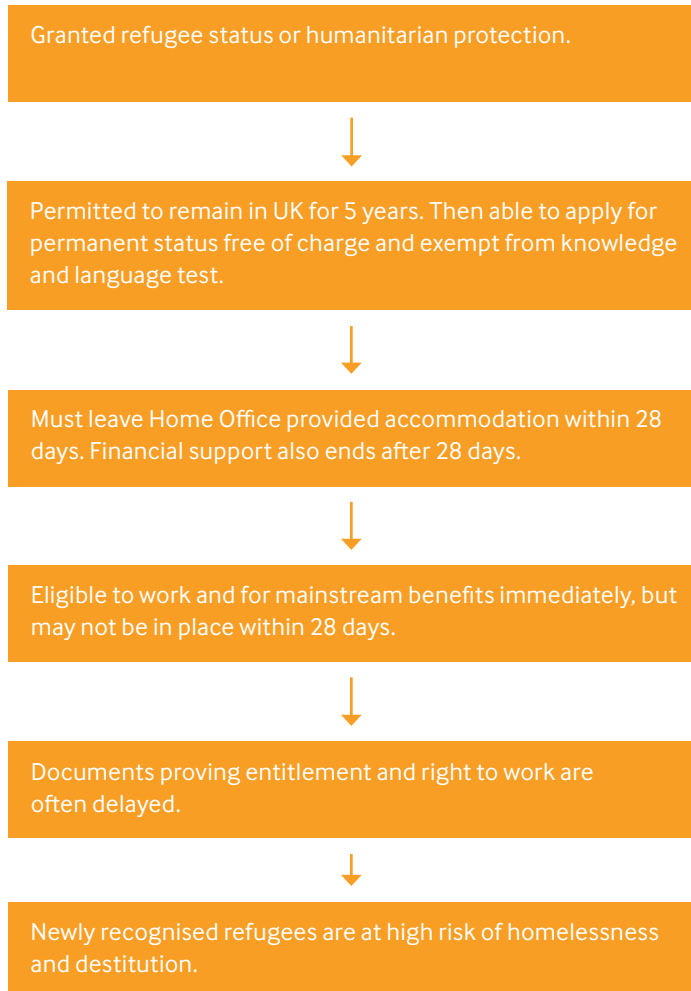

The refugee journey – resettled refugees and asylum seekers

Leave native country and are unable or unwilling to return owing to a well-founded fear of persecution.

Resettled refugees

Asylum seekers

The refugee journey – decisions on in-country asylum claims

Receive decision on asylum claim from Home Office (can take months or years to decide).

Granted leave to remain

Refused asylum seekers