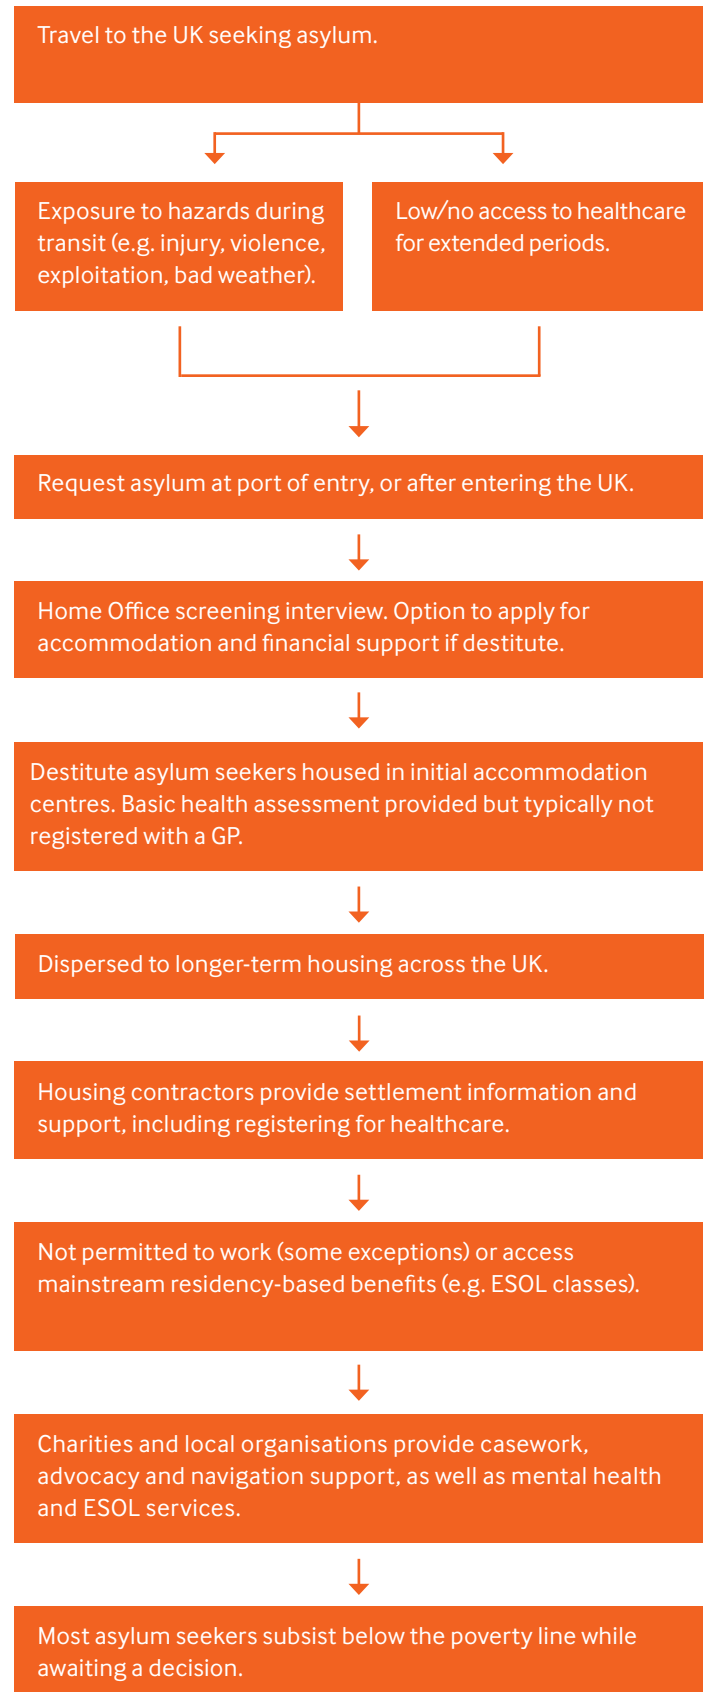

The refugee journey – resettled refugees and asylum seekers

Leave native country and are unable or unwilling to return owing to a well-founded fear of persecution.

Resettled refugees

Asylum seekers

The refugee journey – decisions on in-country asylum claims

Receive decision on asylum claim from Home Office (can take months or years to decide).

Granted leave to remain

Refused asylum seekers